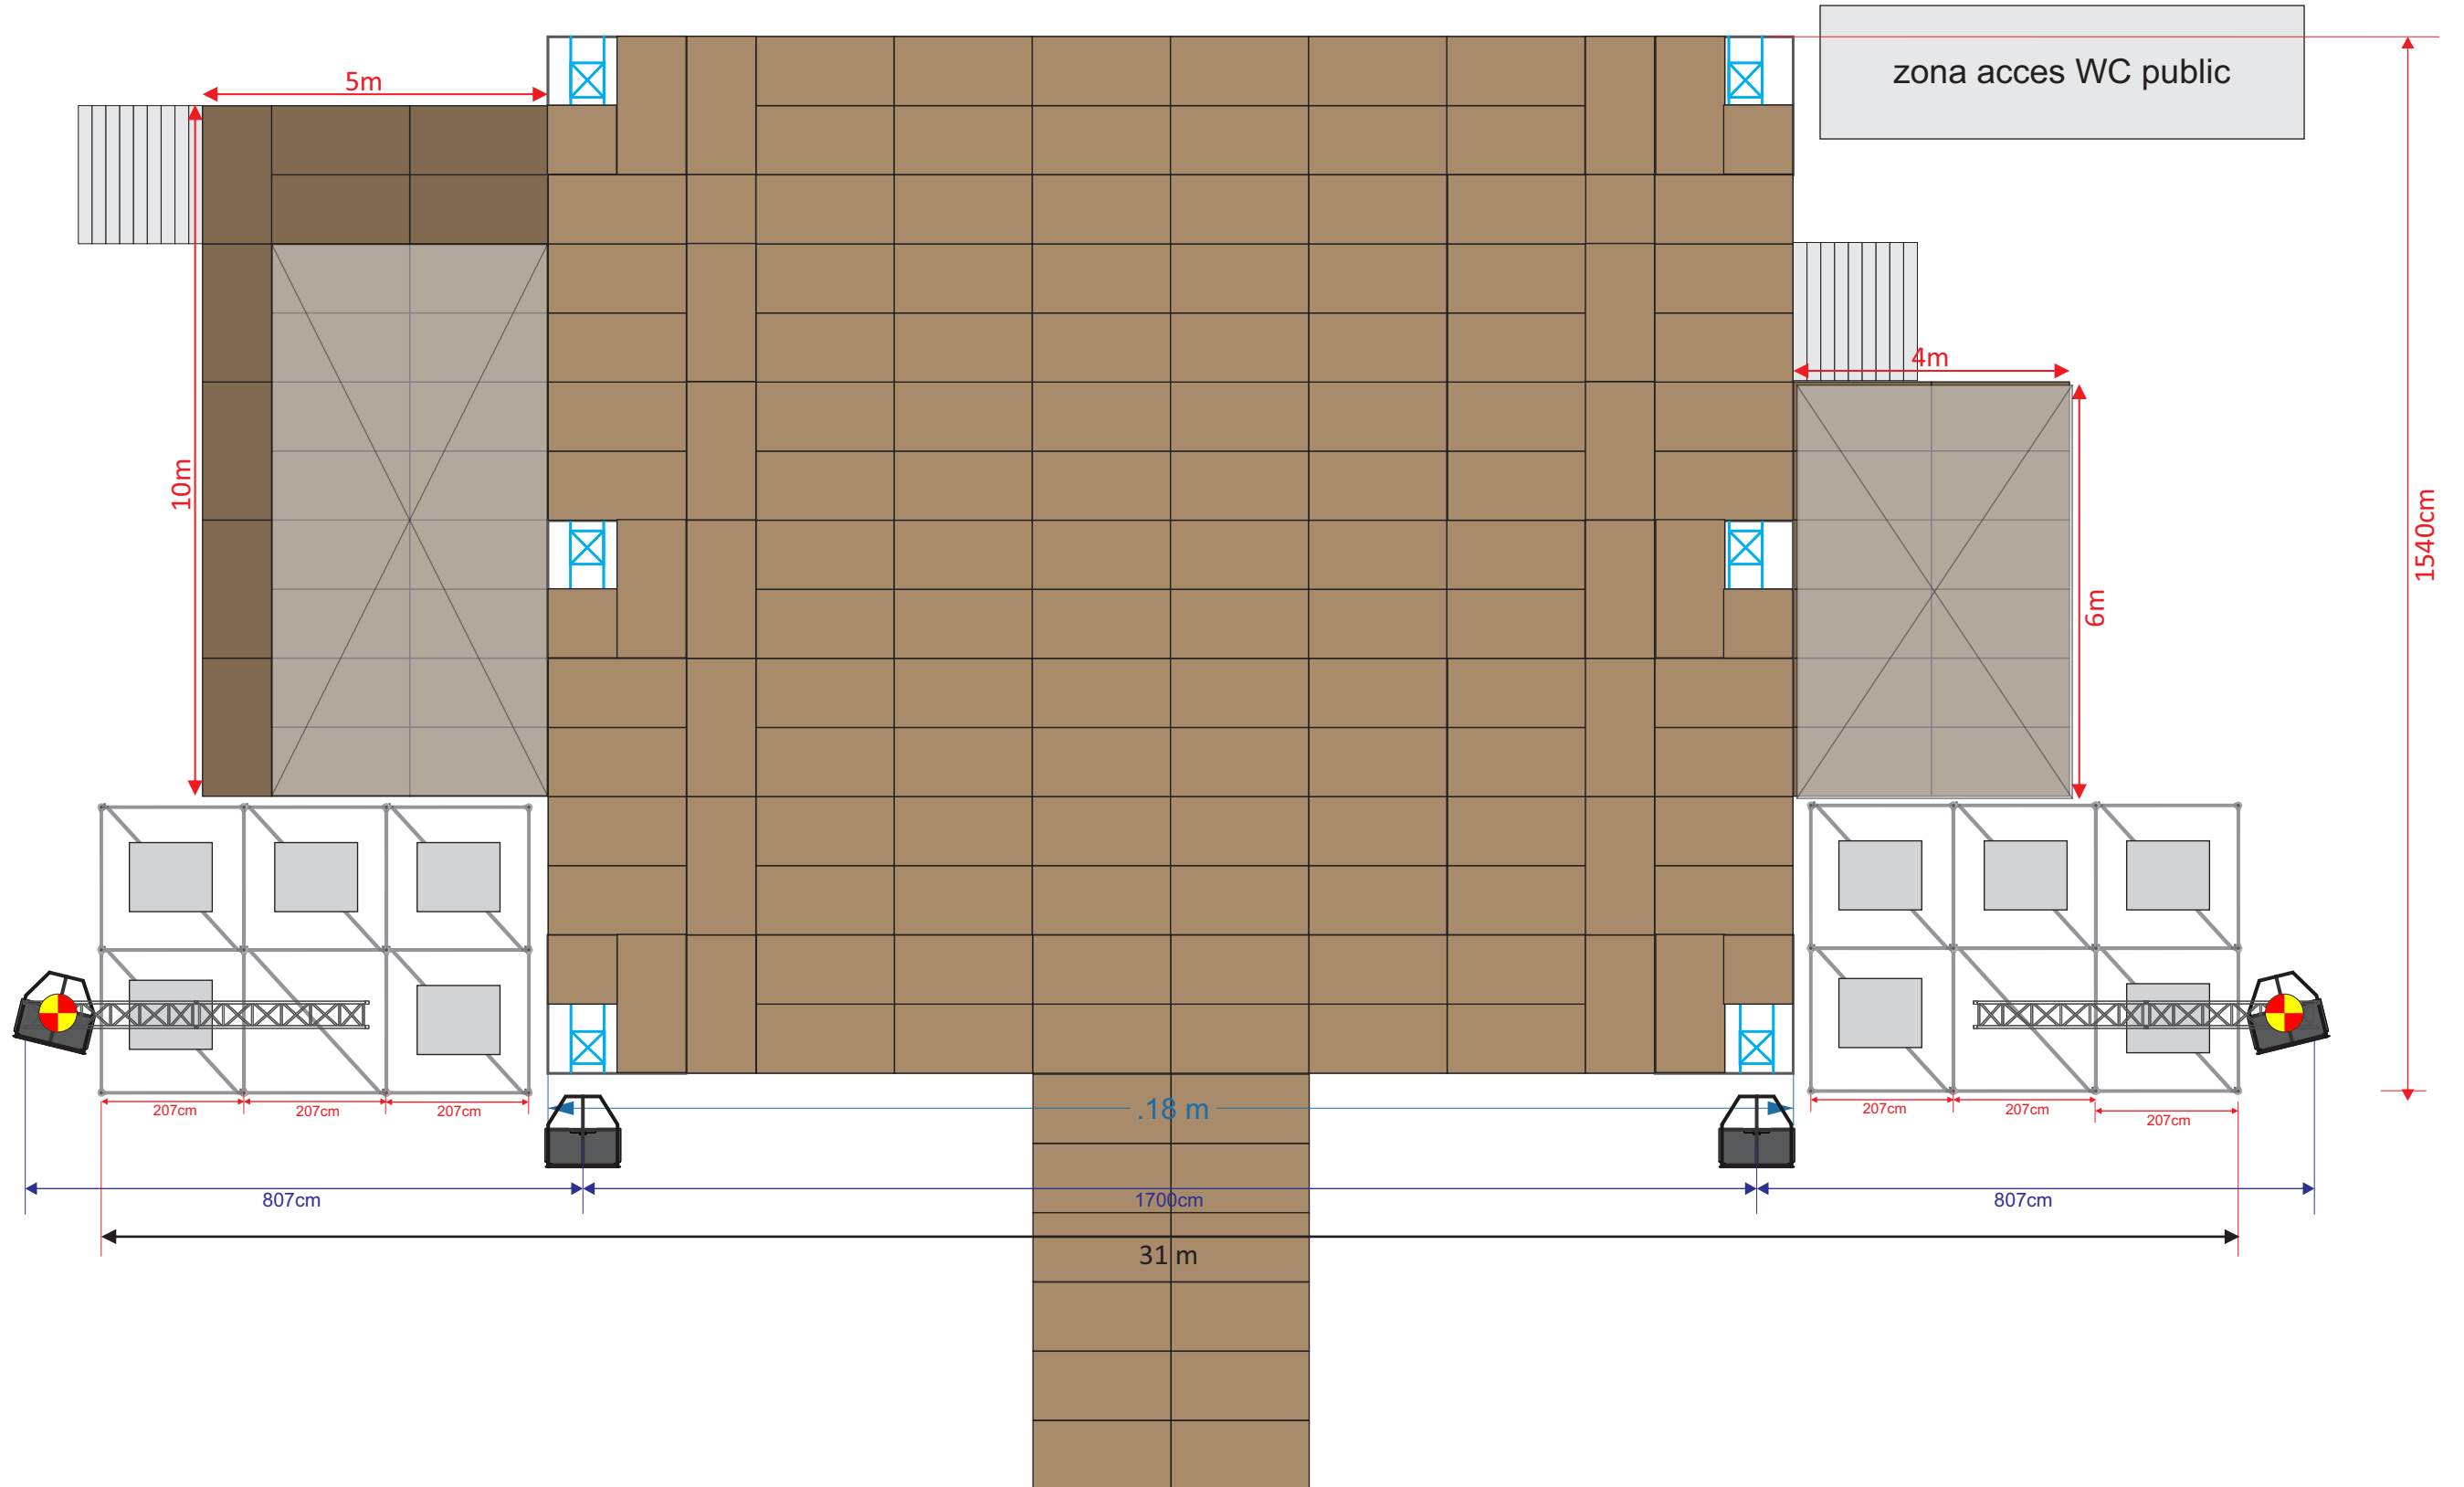

**STAGE SIMULATION**  
**18M WIDE, 10-11M CLEARANCE**  
front view

# STAGE SIMULATION 18M WIDE, SIDE EXTENSIONS

front view

## SIDE VIEW

## LEGEND for each light tower:

4 LED Wash

2 Profile

6 LED Flood