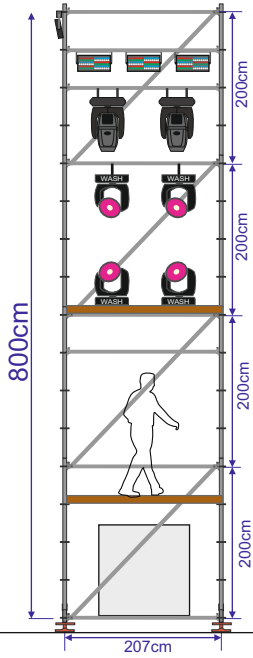

**STAGE SIMULATION**  
**18M WIDE, 10-11M CLEARANCE**  
front view

# STAGE SIMULATION 18M WIDE, SIDE EXTENSIONS

front view

## FRONT VIEW

## SIDE VIEW