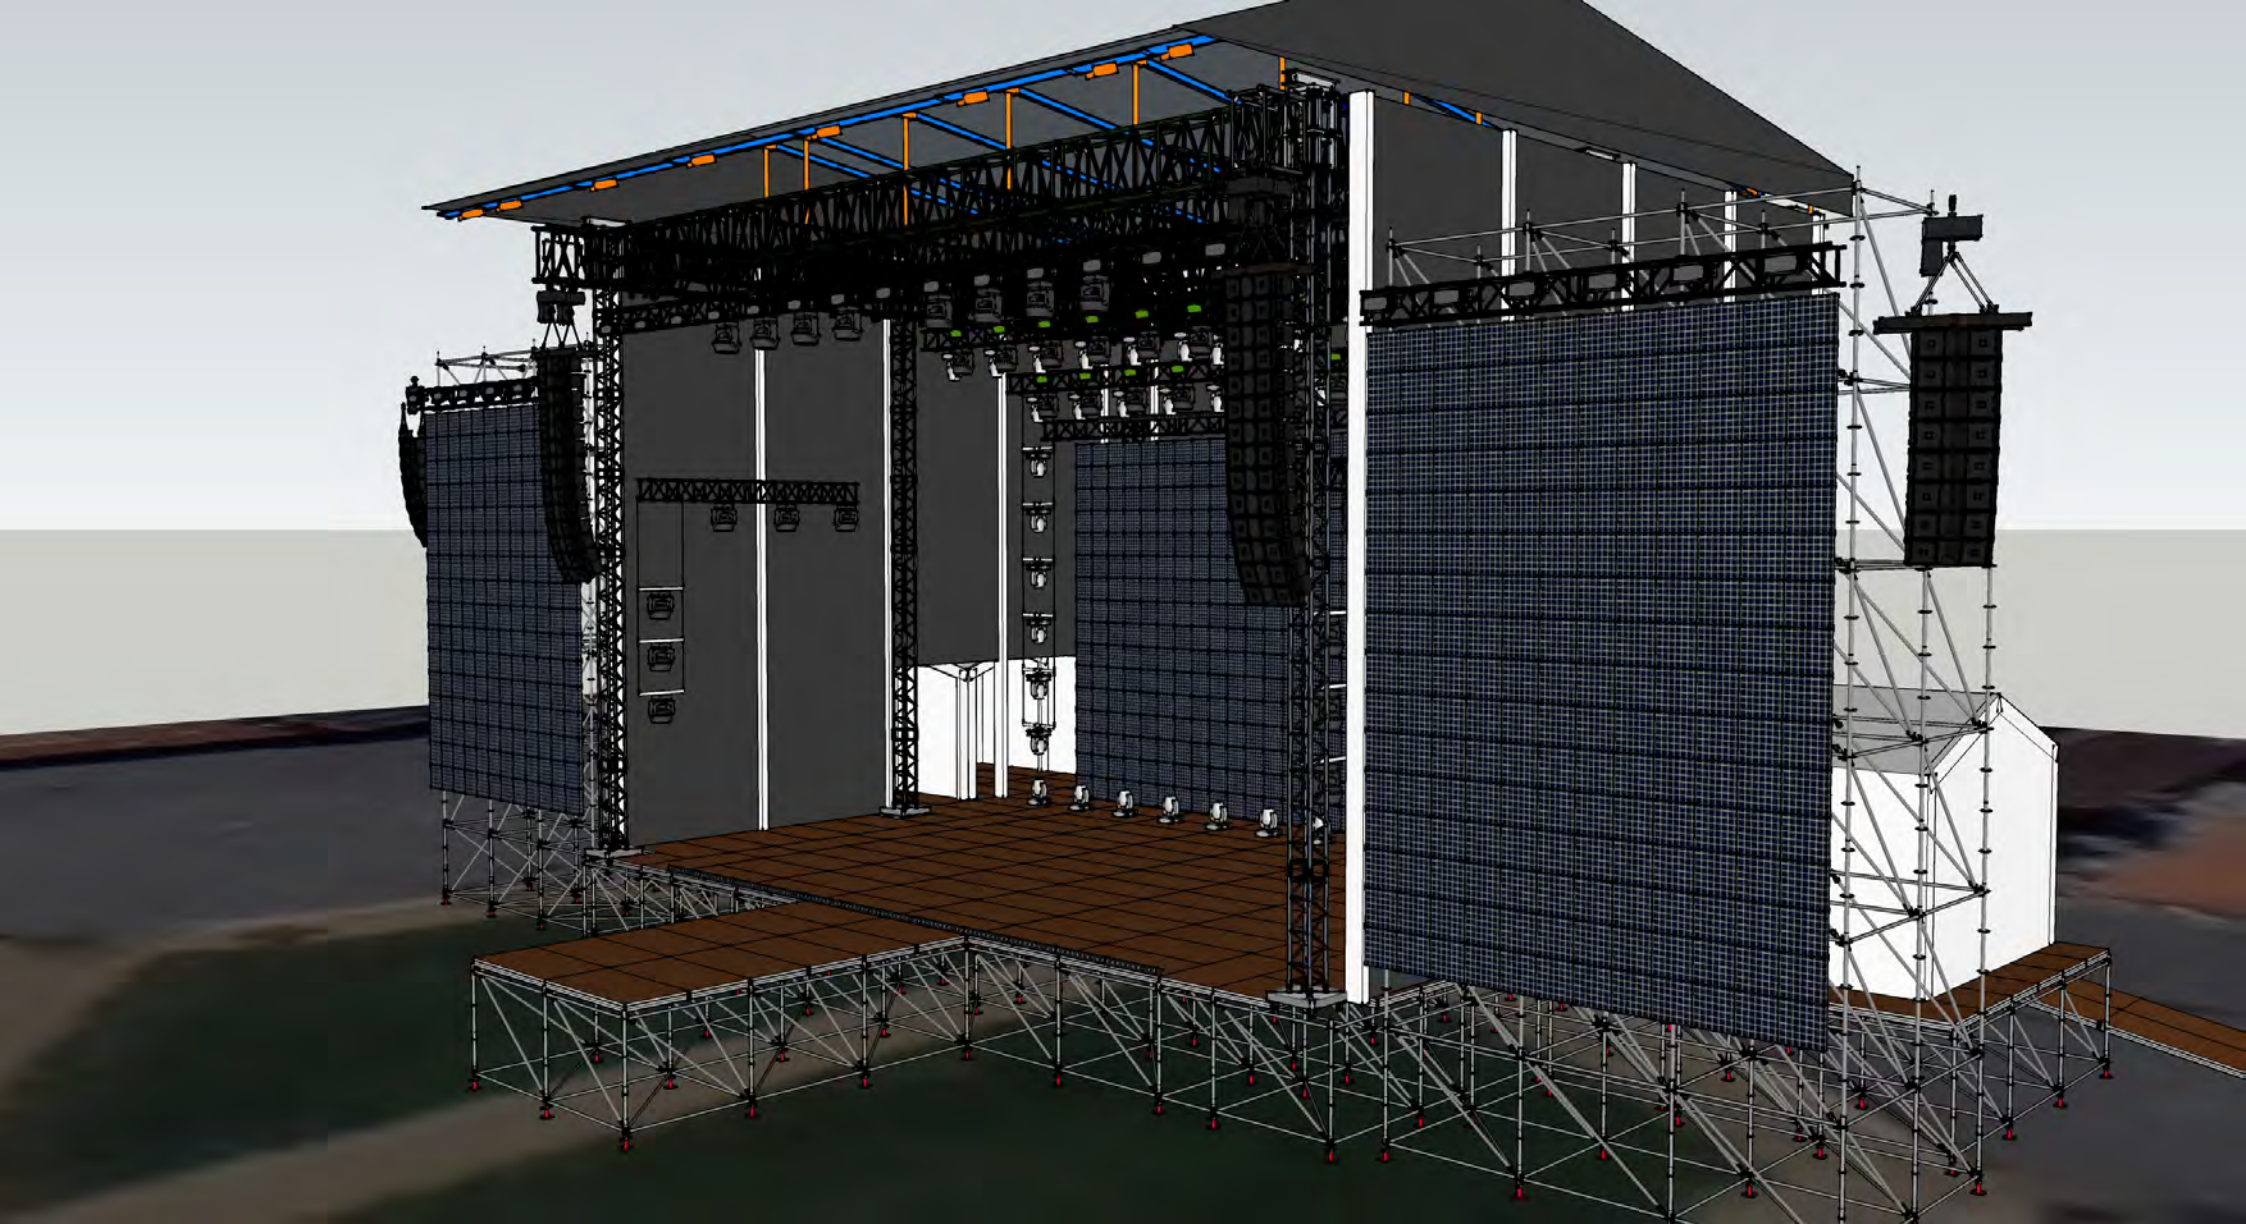

**STAGE SIMULATION**  
**18M WIDE, 10-11M CLEARANCE**  
front view

# STAGE SIMULATION 18M WIDE, SIDE EXTENSIONS

front view

## LEGEND for each light tower:

4 LED Wash

2 Profile

6 LED Flood

## SIDE VIEW