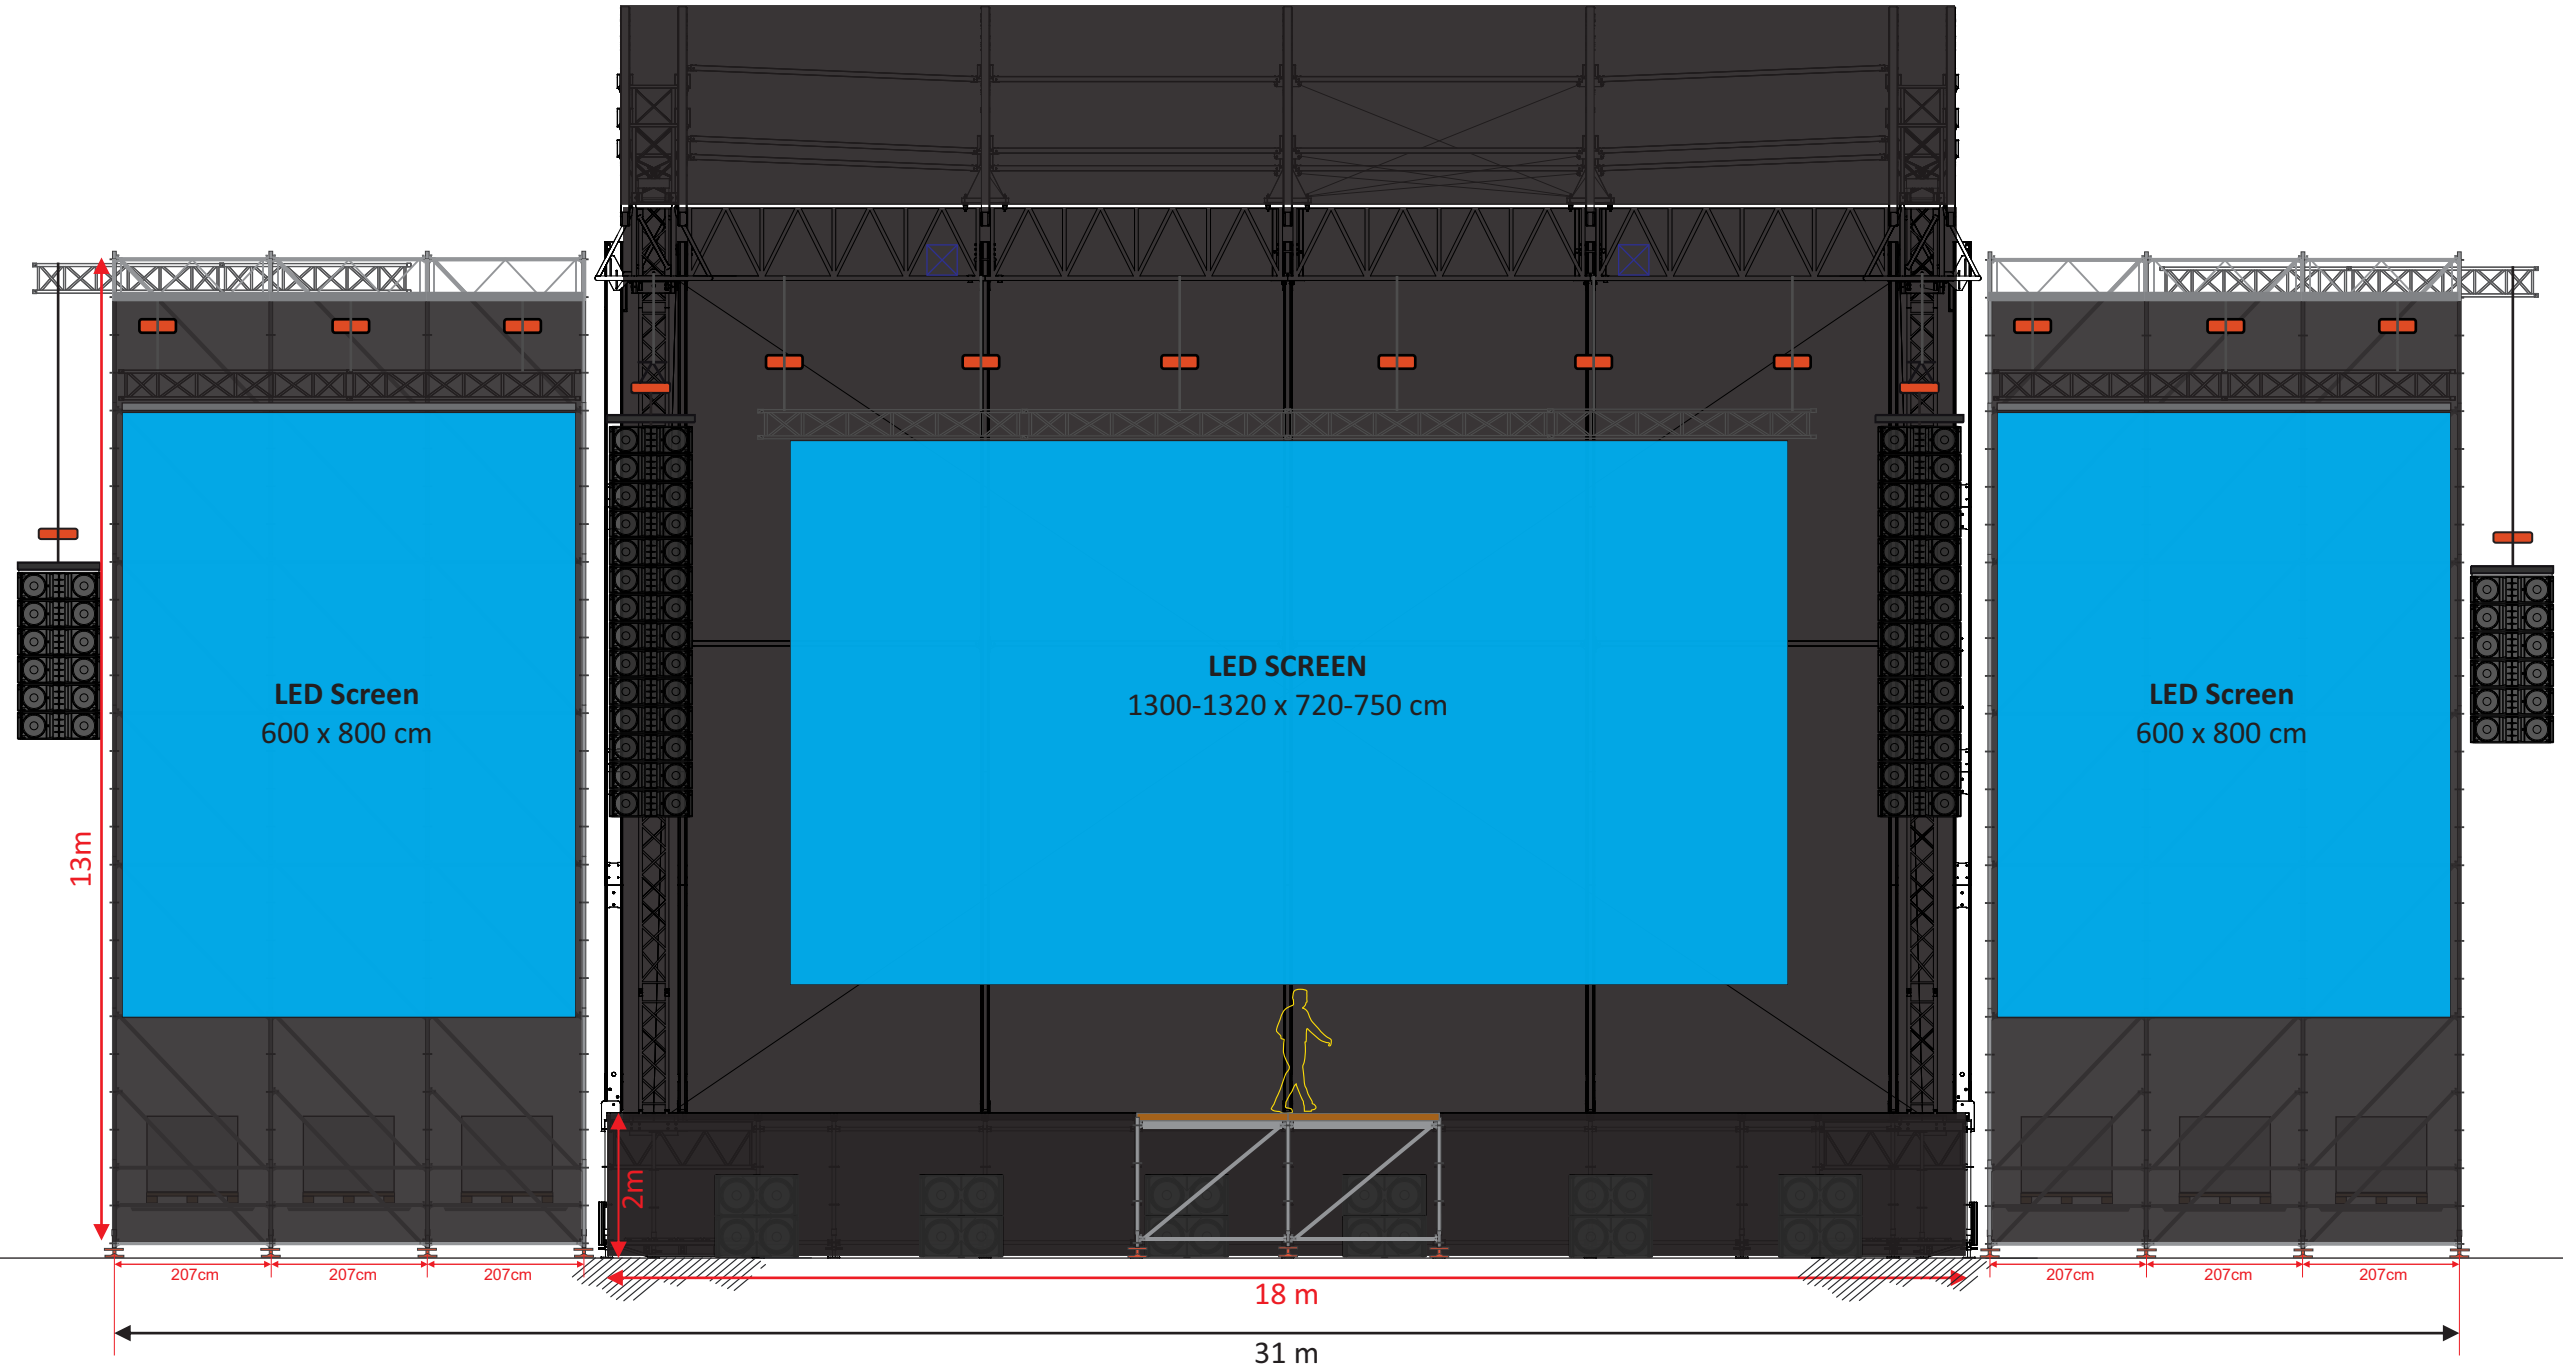

**STAGE SIMULATION**  
**18M WIDE, 10-11M CLEARANCE**  
front view

# STAGE SIMULATION 18M WIDE, SIDE EXTENSIONS

front view

## SIDE VIEW

## LEGEND for each light tower:

4 LED Wash

2 Profile

6 LED Flood