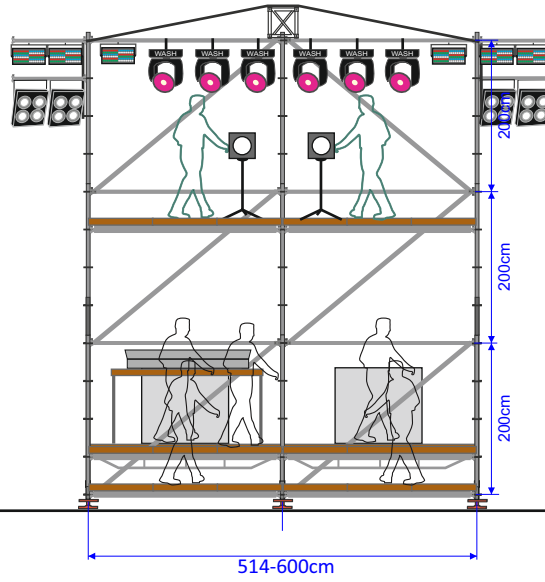

F.O.H / Regie tehnică

FRONT VIEW